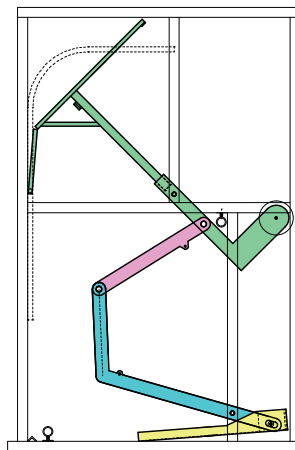

Open

Now on recruiting license partners

We are recruiting partners who make contract with us to roll out "SGB"

WEIGHT
WEIGHT Tokai Co., Ltd.

4-130-1, Yanabe-nakamachi, Handa,
Aichi, 475-0961
Japan

YouTube
SGB Movie

PR Movie

Video used