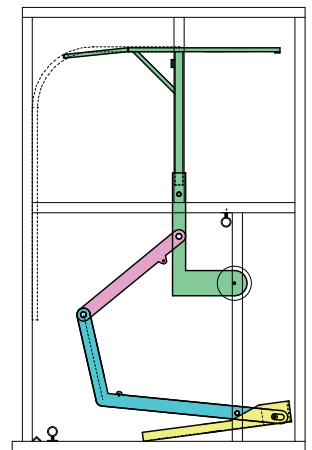

Open

Now on recruiting license partners

We are recruiting partners who make contract with us to roll out "SGB"

WEIGHT
WEIGHT Tokai Co., Ltd.

4-130-1, Yanabe-nakamachi, Handa,
Aichi, 475-0961
Japan

YouTube
SGB Movie

PR Movie

Video used